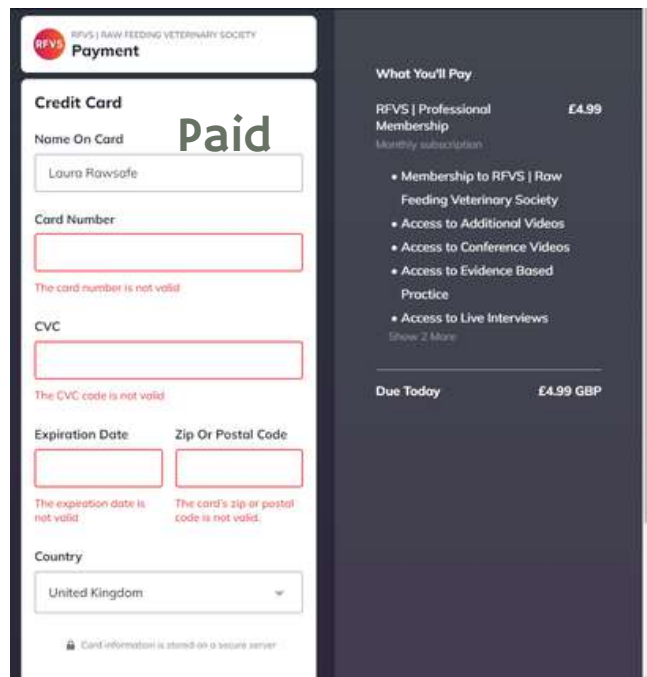

Signing Up - New Members

02

Step 1 - Follow link to Network

www.community.rfvs.info

Step 2 - Choose your Plan

Step 3 - Create an Account

Step 4 - Terms & Conditions

Step 5 - Profile Picture

We really do encourage members to use profile pictures, along with filling in your bio's as it will help make the membership feel more like a community!

Step 6 - Confirm & Pay

Here is where you experience will start to differ if you go with the free 'Sneak Peak' access or the paid membership to gain access to all our content and the Community.