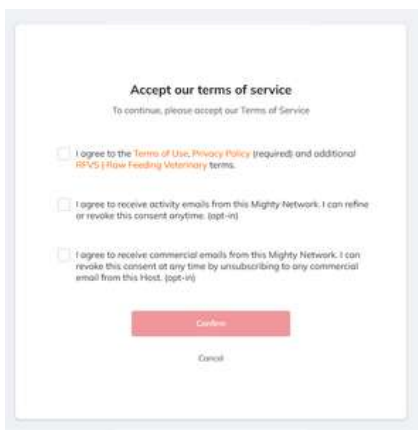

Signing Up - New Members

02

Step 1 - Follow link to Network

www.community.rfvs.info

Step 2 - Choose your Plan

Step 3 - Create an Account

Step 4 - Terms & Conditions

Step 5 - Profile Picture

We really do encourage members to use profile pictures, along with filling in your bio's as it will help make the membership feel more like a community!

Step 6 - Confirm & Pay

Here is where you experience will start to differ if you go with the free 'Sneak Peak' access or the paid membership to gain access to all our content and the Community.