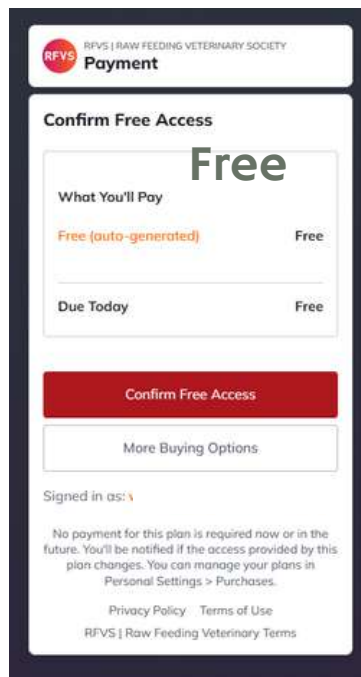

Signing Up - New Members

02

Step 1 - Follow link to Network

www.community.rfvs.info

Step 2 - Choose your Plan

Step 3 - Create an Account

Step 4 - Terms & Conditions

Step 5 - Profile Picture

We really do encourage members to use profile pictures, along with filling in your bio's as it will help make the membership feel more like a community!

Step 6 - Confirm & Pay

Here is where you experience will start to differ if you go with the free 'Sneak Peak' access or the paid membership to gain access to all our content and the Community.