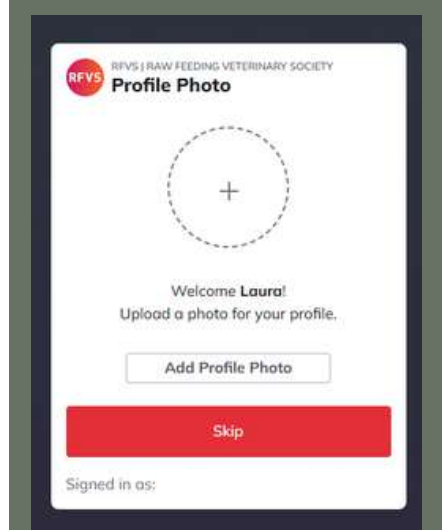

Signing Up - New Members

02

Step 1 - Follow link to Network

www.community.rfvs.info

Step 2 - Choose your Plan

Step 3 - Create an Account

Step 4 - Terms & Conditions

Step 5 - Profile Picture

We really do encourage members to use profile pictures, along with filling in your bio's as it will help make the membership feel more like a community!

Step 6 - Confirm & Pay

Here is where you experience will start to differ if you go with the free 'Sneak Peak' access or the paid membership to gain access to all our content and the Community.