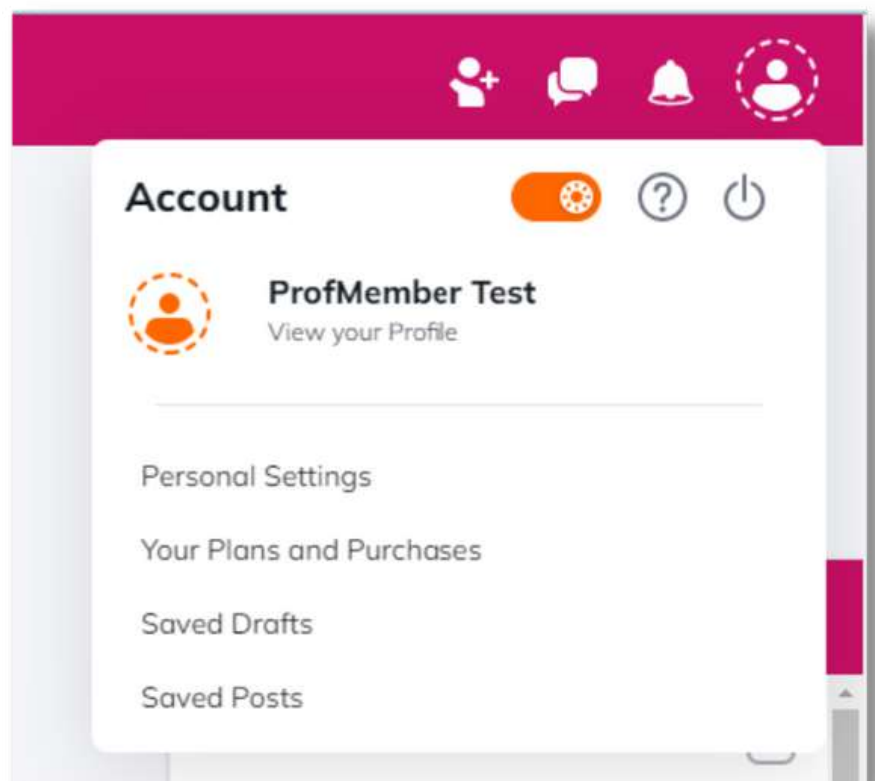

You will have been given a 'free' period dependant on how long you have left on you current membership.

Please follow the link and follow the relevant steps on page 2 'Signing Up' Steps.

Welcome Steps

04

Welcome Checklist

When you 1st log in you will notice the Welcome Checklist, please follow this guide to help you get your membership and profile set up.

Help

To access the 'Help' area, please click on your profile picture and follow the '?'.