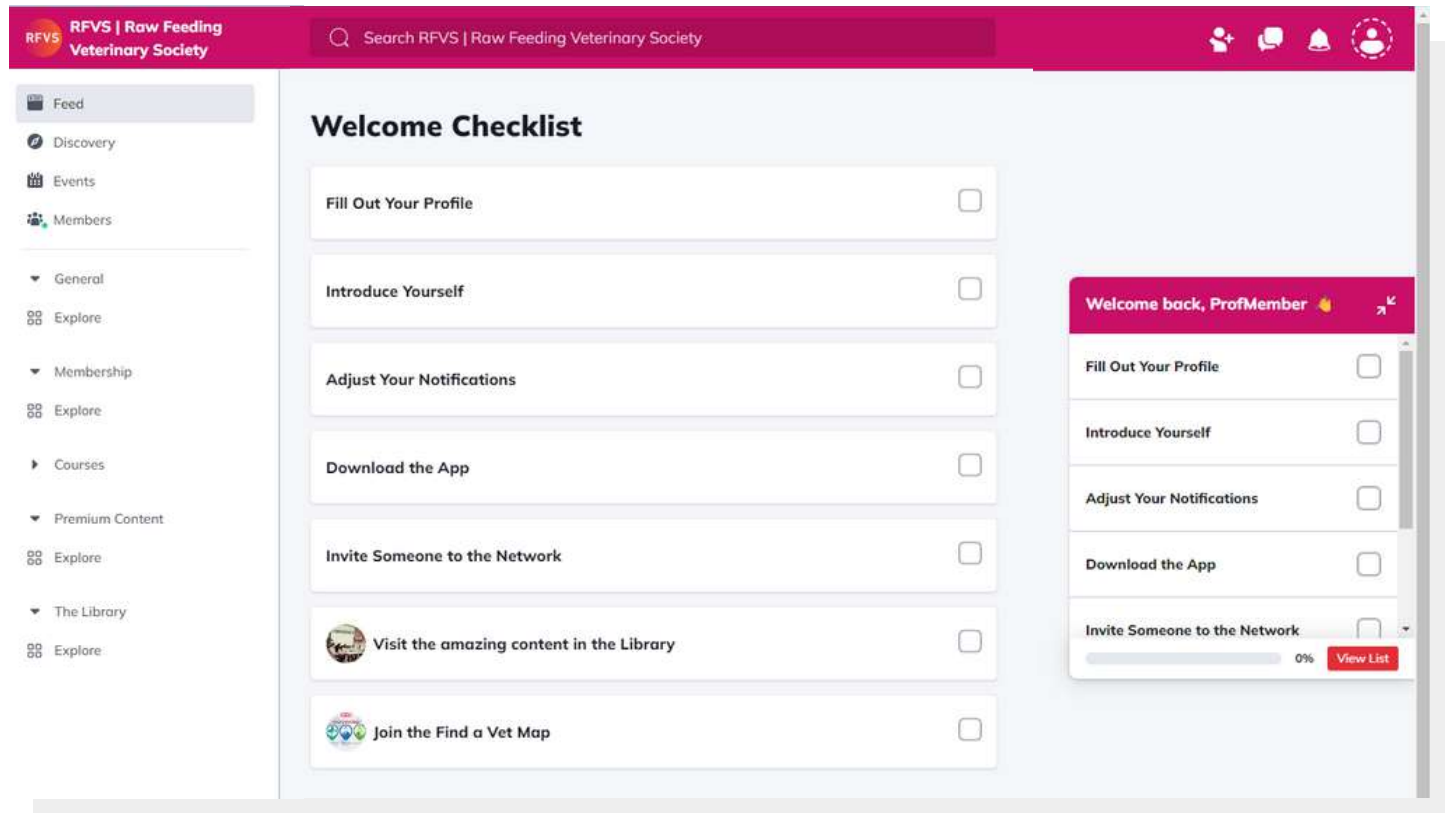

You will have been given a 'free' period dependant on how long you have left on you current membership.

Please follow the link and follow the relevant steps on page 2 'Signing Up' Steps.

Welcome Steps

04

Welcome Checklist

When you 1st log in you will notice the Welcome Checklist, please follow this guide to help you get your membership and profile set up.

Help

To access the 'Help' area, please click on your profile picture and follow the '?'.