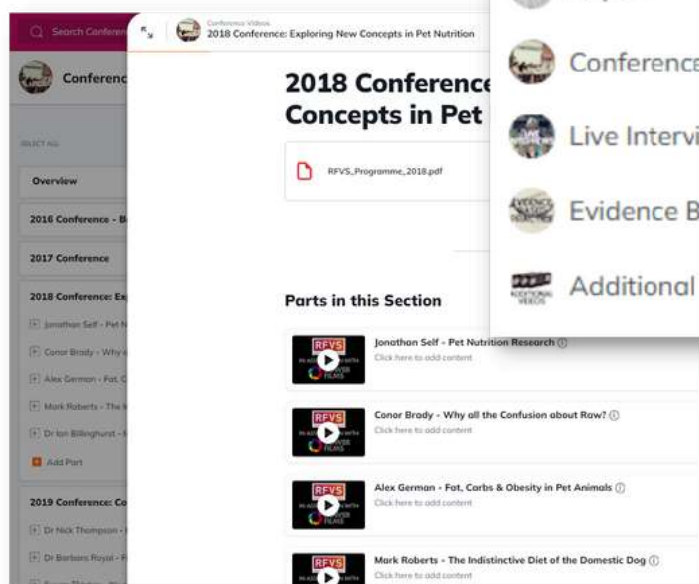

Side Menu

General

RFVS | Public Home

This is our public space which will give sneak peak to our membership

Find a Vet Map

This is our 'Find a Vet Map' space, containing details and the application form link.
As a member you can be added to the map on our website for free.

Membership

Where you'll find you membership space (see next page for more information).

Premium Content

is where you can access the latest content / Conferences at a discounted rate

The Library is the space for all our content. We have:

- Papers (which we are still adding to these and will soon be categorising them)
- Past Conference videos (subtitles versions are being added)
- Live Interviews - where we are storing all our lives
- Evidence Based Practice is for our upcoming webinars on dissecting research papers
- Additional videos are for any that don't fit into the above categories