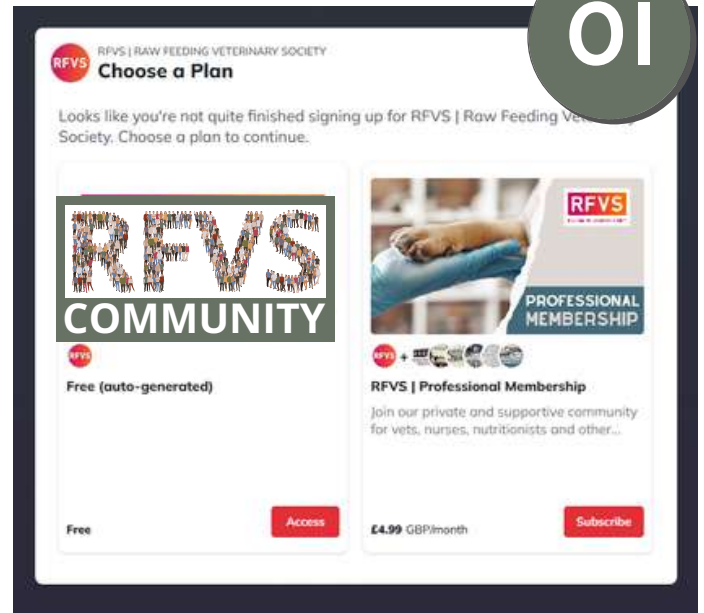

A guide to joining the membership community platform

03

Professional Membership

A guide to the Professional Membership

04

Welcome Steps

A guide to the 'Welcome Steps' checklist of things to do when you first join

05

Side Menu

A guide to the left hand side 'Side Menu'

Choose your Plan

As we are still getting the platform filled with amazing content, and as it's still new to us, we currently only have the Professional membership and a free 'Sneak Peak' membership available.

The others will be added shortly.

01

RFVS | Membership Community

This is a 'Sneak Peak' of the platform and allows you to see some of the content titles, but not the content itself. It also lists upcoming events, and is a fabulous way to receive communications from the RFVS.

RFVS | Supporters Membership

This membership is for anyone that would like to join the community and support the RFVS... pet parents, breeders, raw curious friends etc.

You have access to the same content as the professional membership.