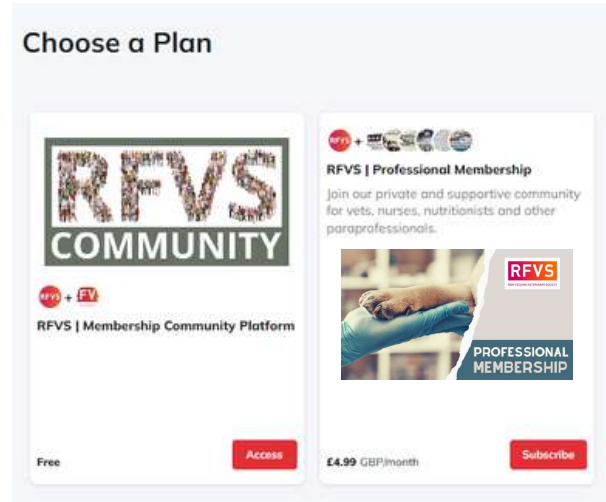

RFVS | Supporters Membership

This membership is for anyone that would like to join the community and support the RFVS... pet parents, breeders, raw curious friends etc.

You have access to the same content as the professional membership.

RFVS | Affiliate Membership

This membership is for our Affiliates. Affiliates are businesses that would like to support the RFVS and have access to the amazing videos, papers, and wealth of information that we have accumulated and created of the past 10 years.

Signing Up - New Members

02

Step 1 - Follow link to Network

www.community.rfvs.info

Step 2 - Choose your Plan

Step 3 - Create an Account

Step 4 - Terms & Conditions

Step 5 - Profile Picture

We really do encourage members to use profile pictures, along with filling in your bio's as it will help make the membership feel more like a community!

Step 6 - Confirm & Pay

Here is where you experience will start to differ if you go with the free 'Sneak Peak' access or the paid membership to gain access to all our content and the Community.