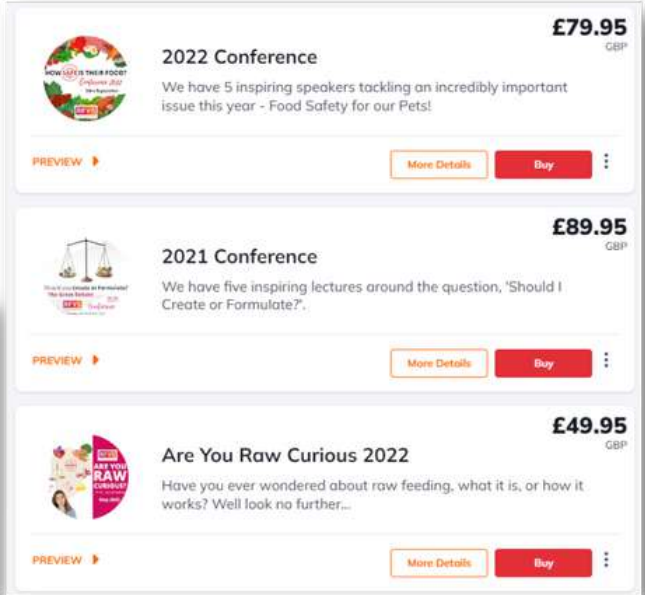

Welcome Checklist

When you 1st log in you will notice the Welcome Checklist, please follow this guide to help you get your membership and profile set up.

Help

To access the 'Help' area, please click on your profile picture and follow the '?'.

Side Menu

General

RFVS | Public Home

This is our public space which will give sneak peak to our membership

Find a Vet Map

This is our 'Find a Vet Map' space, containing details and the application form link.
As a member you can be added to the map on our website for free.

Membership

Where you'll find you membership space (see next page for more information).

Premium Content

is where you can access the latest content / Conferences at a discounted rate

The Library is the space for all our content. We have: