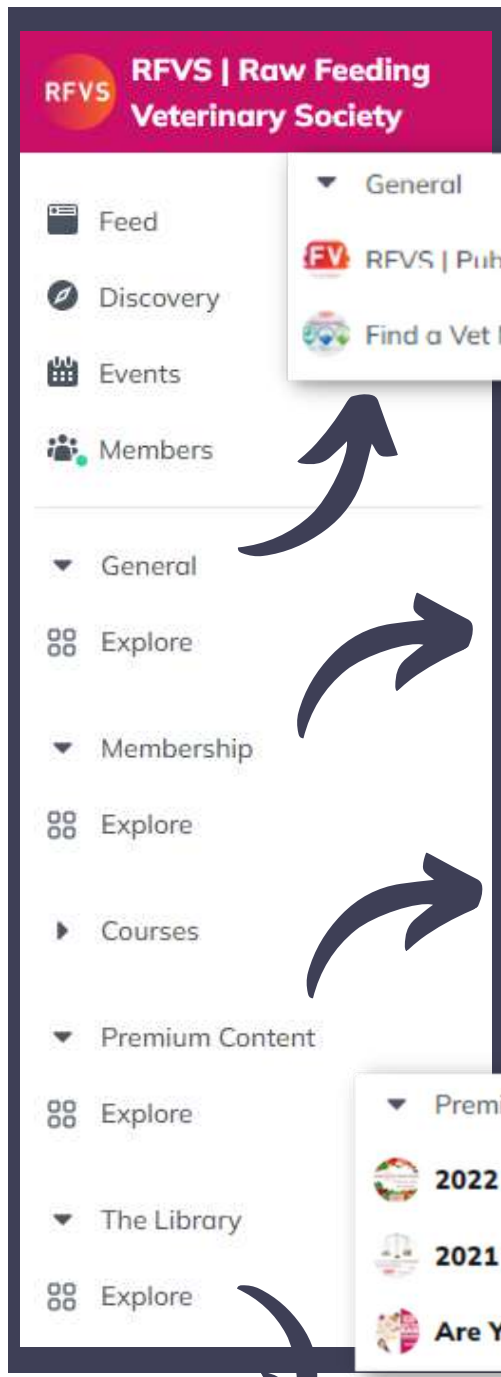

You will have been given a 'free' period dependant on how long you have left on you current membership.

Please follow the link and follow the relevant steps on page 2 'Signing Up' Steps.

Welcome Steps

04

Welcome Checklist

When you 1st log in you will notice the Welcome Checklist, please follow this guide to help you get your membership and profile set up.

Help

To access the 'Help' area, please click on your profile picture and follow the '?'.

Side Menu

General

RFVS | Public Home

This is our public space which will give sneak peak to our membership

Find a Vet Map

This is our 'Find a Vet Map' space, containing details and the application form link.
As a member you can be added to the map on our website for free.

Membership

Where you'll find you membership space (see next page for more information).

Premium Content

is where you can access the latest content / Conferences at a discounted rate

The Library is the space for all our content. We have: